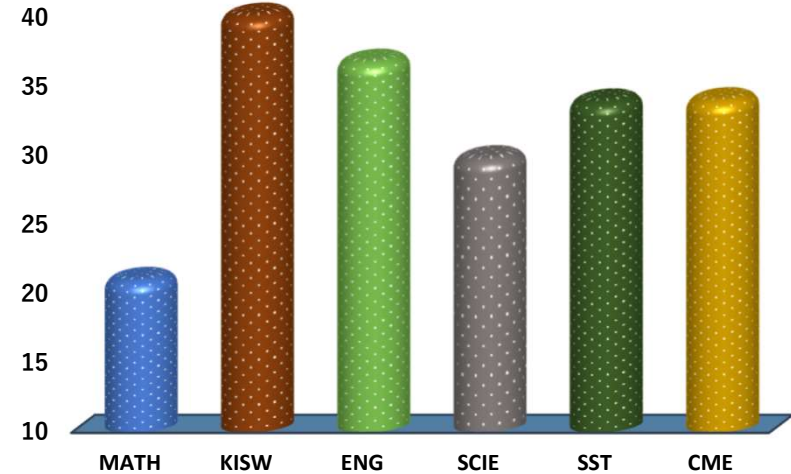

THE BETHANY

REGION: BUSEGA

SCHOOL AVERAGE

32.7

DISTRICT: SIMIYU

SUBJECT AND GRADE PERFORMANCE ANALYSIS

SUBJECT RANKING

KISWAHILI	41.0	82%	1
ENGLISH	36.7	73%	2
CIVIC AND MORAL EDUCATION	33.9	68%	3
SOCIAL STUDIES	33.8	68%	4
SCIENCE	29.7	59%	5
MATHEMATICS	21.0	42%	6

SUBJECT GRADE ANALYSIS

SUBJECT/GRADE	A	B	C	D	E
MATHEMATICS	2	1	4	13	2
KISWAHILI	12	9	1	0	0
ENGLISH	9	9	3	1	0
SCIENCE	4	6	8	4	0
SOCIAL STUDIES	2	13	7	0	0
CIVIC AND MORAL	5	12	5	0	0

OVERALL GRADE ANALYSIS

A	4	22	18%
B	8		36%
C	10		45%
D	0		0%
E	0		0%

CHART SUBJECT ANALYSIS

BOYS VS GIRLS PERFORMANCE

	SAT		SAT	22
	9		13	
	67%		64%	

REGISTERED	22	100%
SEATED	22	100%
ABSENTEES	0	0%
PASSED	22	100%
FAILED	0	0%